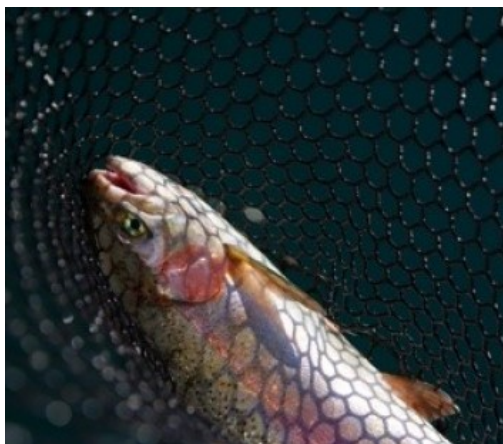

Fly Fishing

Professional fly fishing guides John Hamill and Hamill Guiding provide you with a personalised fly fishing adventure for brown and rainbow trout on the legendary rivers, streams, and lakes in the Rotorua and Taupo regions of New Zealand. Choose from a half-day on a local stream to full day and multi-day helicopter adventures in the New Zealand wilderness. All experience levels catered for. John is renowned guide and member of the New Zealand Professional Fishing Guides Association. Pick up is from your accommodation and your guide can organise equipment as required.

Depart flexible | Duration half / full day

Price: $550 to $875

Half day / Full day for 1-2 people