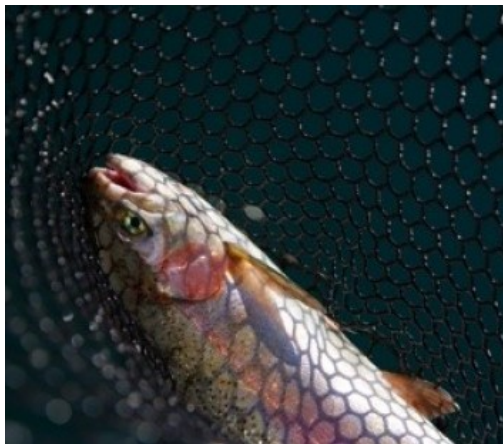

Fly Fishing

Professional fly fishing guides John Hamill and Hamill Guiding provide you with a personalised fly fishing adventure for brown and rainbow trout on the legendary rivers, streams, and lakes in the Rotorua and Taupo regions of New Zealand. Choose from a half-day on a local stream to full day and multi-day helicopter adventures in the New Zealand wilderness. All experience levels catered for. John is renowned guide and member of the New Zealand Professional Fishing Guides Association. Pick up is from your accommodation and your guide can organise equipment as required.

Depart flexible | Duration half / full day

Price: $550 to $875

Half day / Full day for 1-2 people